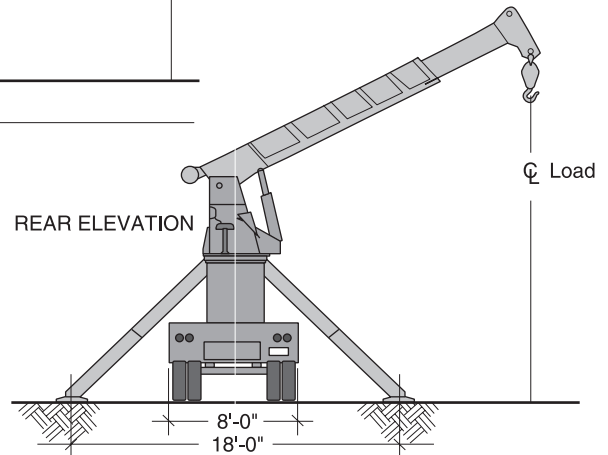

Delivery Vehicles

FLXX®

Knuckle Boom Truck

DRIVER'S SIDE ELEVATION

REAR ELEVATION

| Rated Lifting Capacity | | |
|------------------------|------------|------------|
| Radius | Over Rear | Over Side |
| 10 ft. | 15,000 lbs | 10,000 lbs |
| 15 ft. | 14,000 lbs | 8,000 lbs |
| 20 ft. | 10,000 lbs | 5,000 lbs |
| 25 ft. | 6,500 lbs | 3,000 lbs |

**Note: Vehicle Empty Weight 35,000 lbs.
Gross Vehicle Weight 54,000 lbs.**

Cable Boom Truck

DRIVER'S SIDE ELEVATION

REAR ELEVATION

| Rated Lifting Capacity | | |
|------------------------|------------|------------|
| Radius | Over Rear | Over Side |
| 10 ft. | 15,000 lbs | 10,000 lbs |
| 15 ft. | 14,000 lbs | 8,000 lbs |
| 20 ft. | 10,000 lbs | 5,000 lbs |
| 25 ft. | 6,500 lbs | 3,000 lbs |

**Note: Vehicle Empty Weight 30,000 lbs.
Gross Vehicle Weight 54,000 lbs.**

Revised July 2016