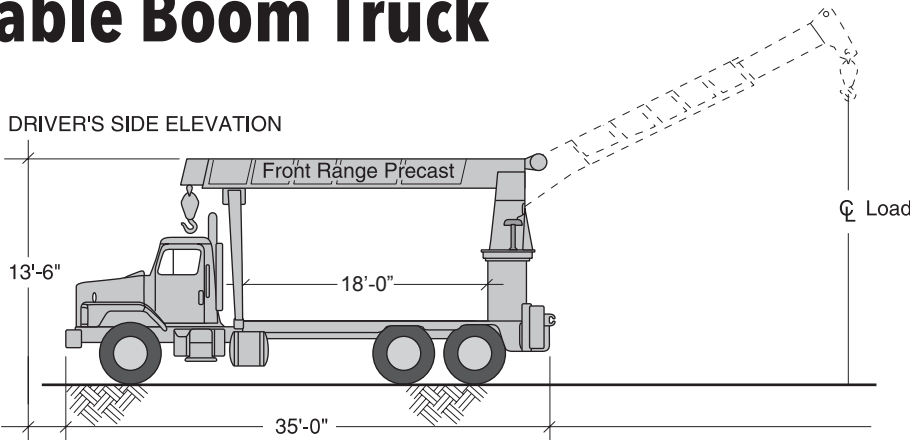

Delivery Vehicles

FLXX®

Knuckle Boom Truck

DRIVER'S SIDE ELEVATION

REAR ELEVATION

| Rated Lifting Capacity | | |
|------------------------|------------|------------|
| Radius | Over Rear | Over Side |
| 10 ft. | 15,000 lbs | 10,000 lbs |
| 15 ft. | 14,000 lbs | 8,000 lbs |
| 20 ft. | 10,000 lbs | 5,000 lbs |
| 25 ft. | 6,500 lbs | 3,000 lbs |

**Note: Vehicle Empty Weight 35,000 lbs.
Gross Vehicle Weight 54,000 lbs.**

Cable Boom Truck

DRIVER'S SIDE ELEVATION

REAR ELEVATION

| Rated Lifting Capacity | | |
|------------------------|------------|------------|
| Radius | Over Rear | Over Side |
| 10 ft. | 15,000 lbs | 10,000 lbs |
| 15 ft. | 14,000 lbs | 8,000 lbs |
| 20 ft. | 10,000 lbs | 5,000 lbs |
| 25 ft. | 6,500 lbs | 3,000 lbs |

**Note: Vehicle Empty Weight 30,000 lbs.
Gross Vehicle Weight 54,000 lbs.**

Revised July 2016