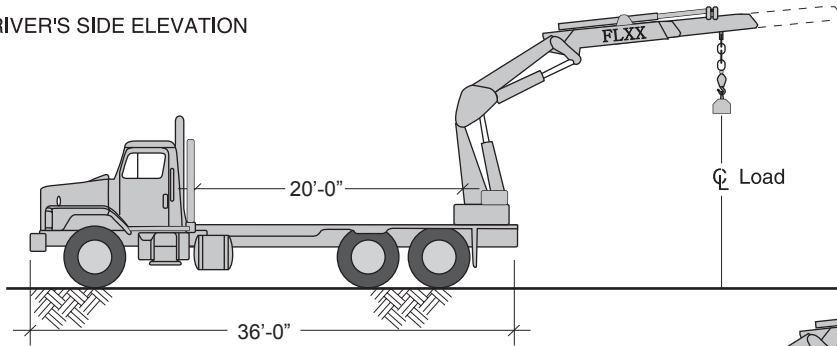

Delivery Vehicles

FLXX®

Knuckle Boom Truck

DRIVER'S SIDE ELEVATION

REAR ELEVATION

| Rated Lifting Capacity | | |
|------------------------|------------|------------|
| Radius | Over Rear | Over Side |
| 10 ft. | 15,000 lbs | 10,000 lbs |
| 15 ft. | 14,000 lbs | 8,000 lbs |
| 20 ft. | 10,000 lbs | 5,000 lbs |
| 25 ft. | 6,500 lbs | 3,000 lbs |

**Note: Vehicle Empty Weight 35,000 lbs.
Gross Vehicle Weight 54,000 lbs.**

Cable Boom Truck

DRIVER'S SIDE ELEVATION

REAR ELEVATION

| Rated Lifting Capacity | | |
|------------------------|------------|------------|
| Radius | Over Rear | Over Side |
| 10 ft. | 15,000 lbs | 10,000 lbs |
| 15 ft. | 14,000 lbs | 8,000 lbs |
| 20 ft. | 10,000 lbs | 5,000 lbs |
| 25 ft. | 6,500 lbs | 3,000 lbs |

**Note: Vehicle Empty Weight 30,000 lbs.
Gross Vehicle Weight 54,000 lbs.**

Revised July 2016