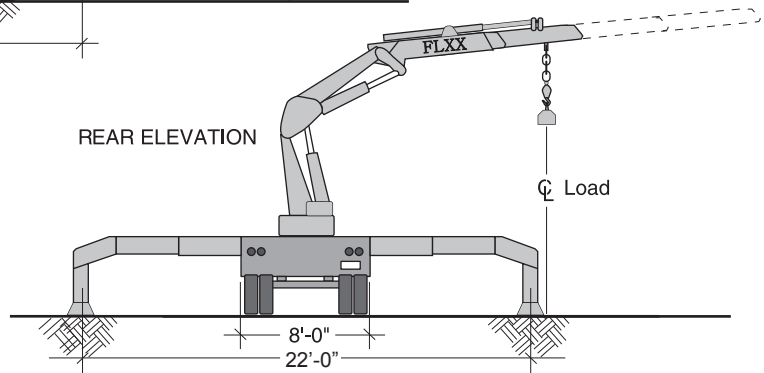

Delivery Vehicles

FLXX®

Knuckle Boom Truck

DRIVER'S SIDE ELEVATION

REAR ELEVATION

| Rated Lifting Capacity | | |
|------------------------|------------|------------|
| Radius | Over Rear | Over Side |
| 10 ft. | 15,000 lbs | 10,000 lbs |
| 15 ft. | 14,000 lbs | 8,000 lbs |
| 20 ft. | 10,000 lbs | 5,000 lbs |
| 25 ft. | 6,500 lbs | 3,000 lbs |

**Note: Vehicle Empty Weight 35,000 lbs.
Gross Vehicle Weight 54,000 lbs.**

Cable Boom Truck

DRIVER'S SIDE ELEVATION

REAR ELEVATION

| Rated Lifting Capacity | | |
|------------------------|------------|------------|
| Radius | Over Rear | Over Side |
| 10 ft. | 15,000 lbs | 10,000 lbs |
| 15 ft. | 14,000 lbs | 8,000 lbs |
| 20 ft. | 10,000 lbs | 5,000 lbs |
| 25 ft. | 6,500 lbs | 3,000 lbs |

**Note: Vehicle Empty Weight 30,000 lbs.
Gross Vehicle Weight 54,000 lbs.**

Revised July 2016