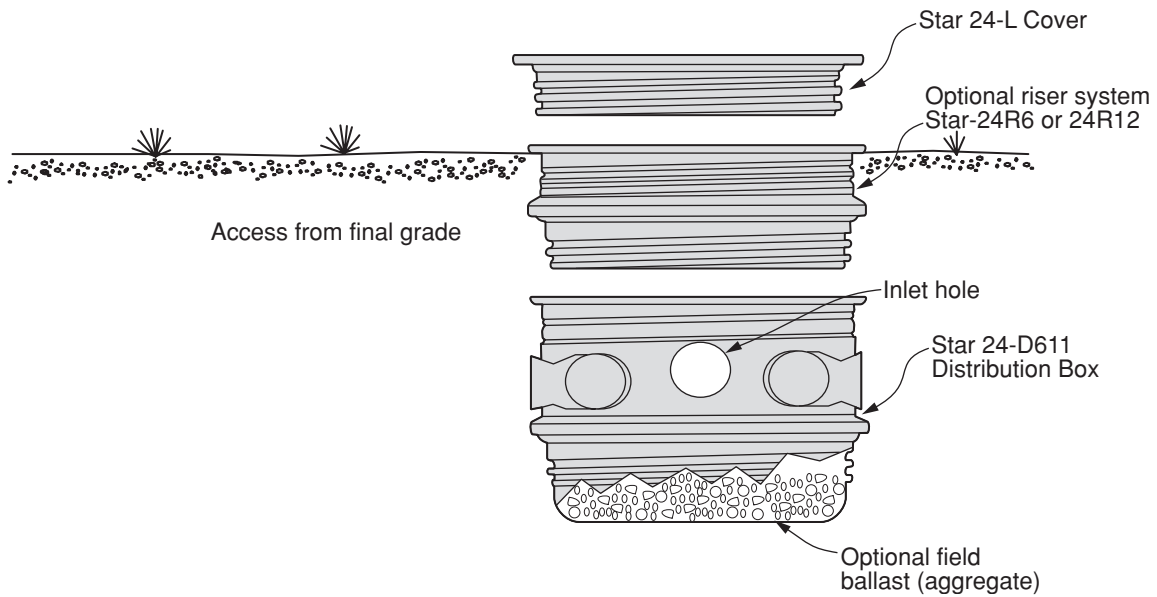

# Monster D-Box

- 12-hole d-box.
- Quick and easy pipe seals.
- Invert drop of 2" between inlet and outlets.
- Basin can be weighted to maintain level.
- Can be elevated to grade with FRALO risers.
- Includes 24" threaded poly lid.